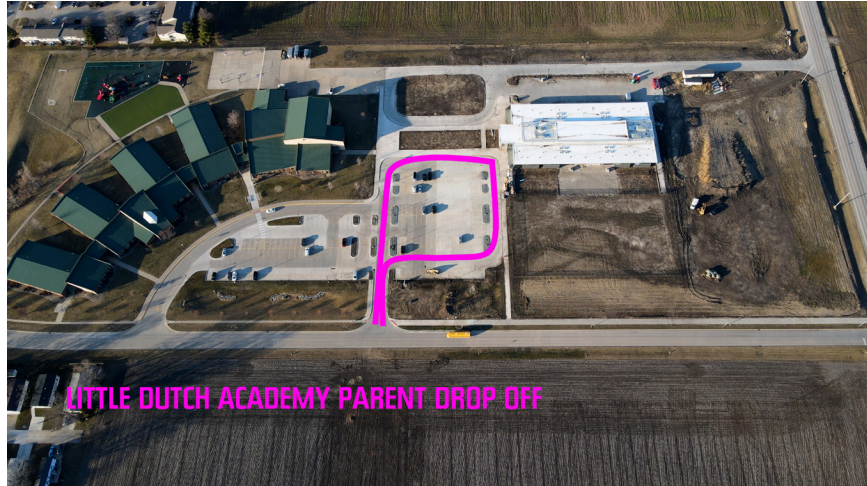

MADISON

ELEMENTARY

Route #1

Busses and Staff of the Little Dutch Academy

LITTLE DUTCH ACADEMY BUS AND STAFF

Route #2

Parents dropping off students at the Little Dutch Academy. We expect most parents will choose to park their cars and walk to pick up and drop-off their students. Please use this route to enter and exit.

LITTLE DUTCH ACADEMY PARENT DROP OFF

Route #3

Parents dropping off or picking up students at Madison only.

MADISON DROP OFF

Route #4

Many families will have students in both buildings. Please use this route to if you plan to pick up from both buildings.

LITTLE DUTCH ACADEMY AND MADISON DROP OFF