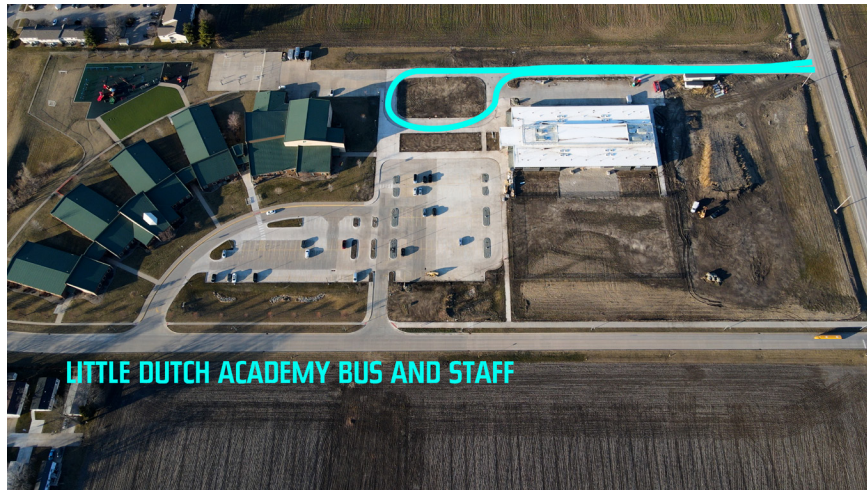

MADISON

ELEMENTARY

Route #1

Busses and Staff of the Little Dutch Academy

LITTLE DUTCH ACADEMY BUS AND STAFF

Route #2

Parents dropping off students at the Little Dutch Academy. We expect most parents will choose to park their cars and walk to pick up and drop-off their students. Please use this route to enter and exit.

LITTLE DUTCH ACADEMY PARENT DROP OFF

Route #3

Parents dropping off or picking up students at Madison only.

MADISON DROP OFF

Route #4

Many families will have students in both buildings. Please use this route to if you plan to pick up from both buildings.

LITTLE DUTCH ACADEMY AND MADISON DROP OFF